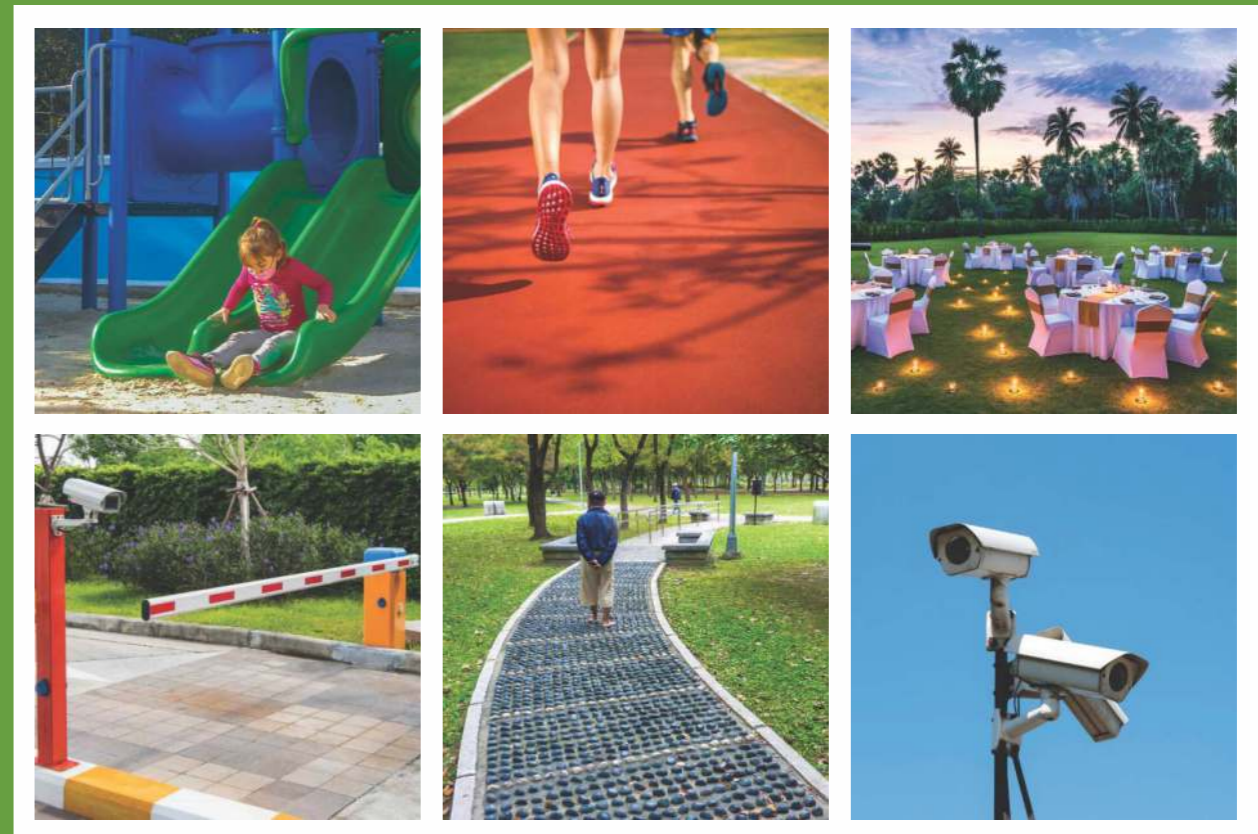

EXCLUSIVE AMENITIES

- GATED COMMUNITY
- ELECTRICITY POLES
- DAMAR ROADS
- WIDE MAIN ROAD
- ROADSIDE PLANTATION
- LANDSCAPED PARKS
- SHOPPING AREA
- JOGGING TRACK
- 24X7 SECURITY SYSTEM
- WATER PARK
- THEME RESTAURANT
- ROW HOUSES